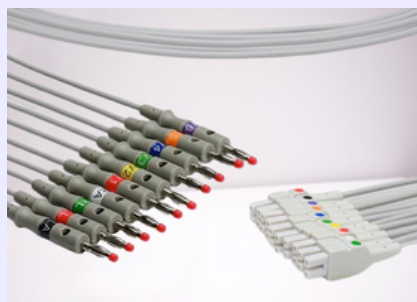

10-LEAD ECG / EKG CABLE

AHA Color Coding

IEC Color Coding

PHILIPS

TC 20

TRIM 2

TC 30

**MAC5500
4MM BANANA PIN**

**MAC5500
4MM GRAB PIN**

10-LEAD ECG/TRUNK CABLE AND LEAD WIRE

WelchAllyn®

CP100/CP200

Dräger

Multimed

Multimed6+

**PACING CABLE FOR
MEDTRONICS**

ECG LIMB ELECTRODE SET OF 4

**Imported Set Of 4 Adult
AgCl Polish**

**Imported Set Of 4 Paed
AgCl Polish**

**Indian Set Of 4 Adult
Chrome Polish**

LIVO PRODUCTS INDIA (P) LTD.

ECG CHEST ELECTRODE SET OF 6

**Imported Set OF 6 Adult
AgCl Polish**