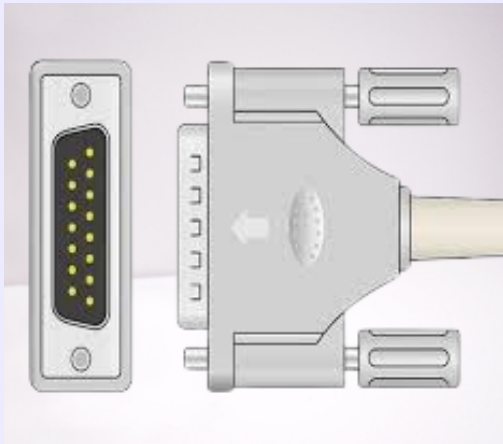

10-LEAD ECG / EKG CABLE

AHA Color Coding

IEC Color Coding

PHILIPS

TC 20

TRIM 2

TC 30

**MAC5500
4MM BANANA PIN**

**MAC5500
4MM GRAB PIN**

10-LEAD ECG/TRUNK CABLE AND LEAD WIRE

WelchAllyn®

CP100/CP200

Dräger

Multimed

Multimed6+

**PACING CABLE FOR
MEDTRONICS**

ECG LIMB ELECTRODE SET OF 4

**Imported Set Of 4 Adult
AgCl Polish**

**Imported Set Of 4 Paed
AgCl Polish**

**Indian Set Of 4 Adult
Chrome Polish**

LIVO PRODUCTS INDIA (P) LTD.

ECG CHEST ELECTRODE SET OF 6

**Imported Set OF 6 Adult
AgCl Polish**